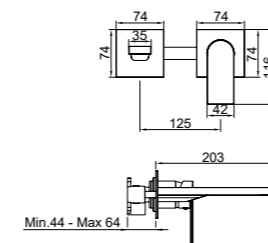

ALPHA TWO

01ALC1800C 11,7 l/min 3 bar

164,80€

NEW